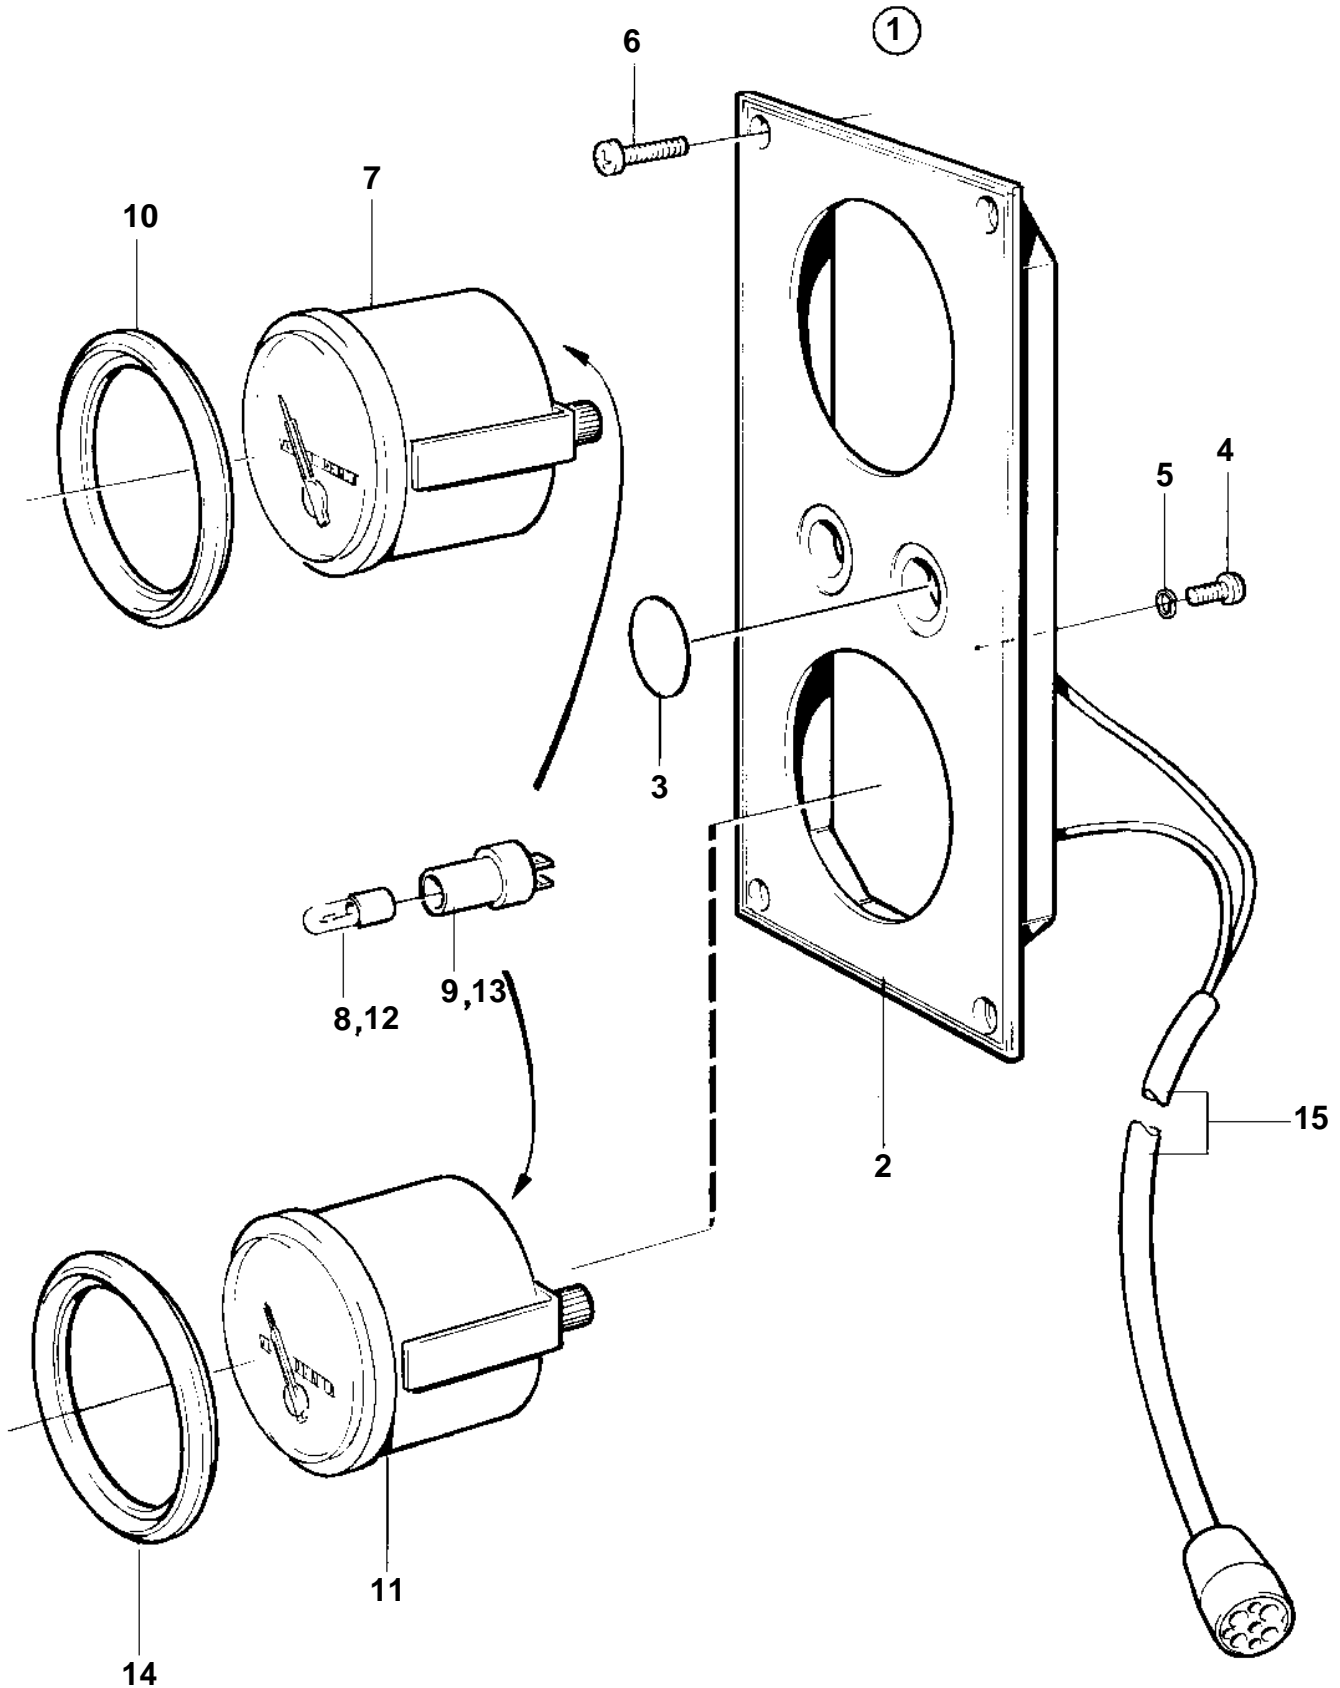

TAMD71B, TAMD73P-A, TAMD73WJ-A

TAMD71B, TAMD73P-A, TAMD73WJ-A

REF	PART NO.	QTY	DESCRIPTION	SEE SEC.	NOTES
1	864050	1	Instrument panel		White coloured stripe.
2		1	· Instrument panel		
3	828607	2	· · Cover plate		
4	949947	1	· · Screw		
5	941904	1	· · Spring washer		
6	828647	4	· · Screw		
7	873202	1	· Oil pressure gauge		(863937)
8	863947	1	· · Bulb		RED. For instruments of early production should white bulb 182059 and bulb holder 808175 be mounted.
9	863945	1	· · Bulb socket		For instruments of early production should white bulb 182059 and bulb holder 808175 be mounted.
10	858643	1	· Front ring		
11	873204	1	· Turbo pressure gauge		0-2bar
12	863947	1	· · Bulb		RED. For instruments of early production should white bulb 182059 and bulb holder 808175 be mounted.
13	863945	1	· · Bulb socket		For instruments of early production should white bulb 182059 and bulb holder 808175 be mounted.
14	858643	1	· Front ring		
15		X	· Cable trunkElectrical materials	1963	Turbocharge-reverse gear.